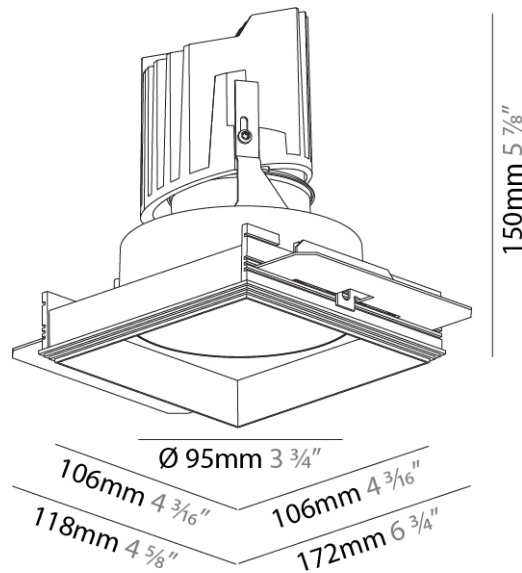

PHYSICAL

Shape: Square
Diameter (mm): 95
Diameter (in): 3 3/4
Length (mm): 106
Length (in): 4 3/16
Width (mm): 106
Width (in): 4 3/16
Depth (mm): 150
Depth (in): 5 7/8

Ceiling Thickness (mm): 10 / 12.5 / 15 / 25
Ceiling Thickness (in): 3/8 or 1/2 or 9/16 or 1

Min. Recessing Depth (mm): 170
Min. Recessing Depth (in): 6 11/16
Light Distribution: Downlight

Weight (kg): 0.705
Weight (lbs): 1.55

Fixture Finish: SSR / BKV / CWI / CRY / HAB / UFT / ITA / RUA / FTG / MYG / LOD / PUS / FRO / FUP / KIA / POP / BLS / SPG / MEY / GOH / GUM / CHC / COM / ABZ / JAG / OBR / MOS / ROR

Fixture Material: Aluminum Die Cast
Cut-out Measurements: 120mm / 4 3/4" x 120mm / 4 3/4"
Upon Request: Unique Ceiling Thickness

ELECTRICAL

Lamp Type: LED (Zhaga Standard)
Input Wattage (W): 15.5
Total Output Wattage (W): 14.5
Dimming: Tri-Mode (Non-Dimming and Phase Dimming (120Vac only) and 0-10V Dimming)
Driver Included: No
Driver Location: Recessed Housing
Driver Type: Constant Current - Universal
Driver Class: Class 2
Housing: See components
Input Voltage (V): 120 - 277
Constant Current (MA): 500

LED

Number of LEDs: 1
Color Temperature (°K): 2700 / 3000 / 3500 / 4000
Max. Delivered Lumen (lm): 940 / 980 / 1029 / 1050
Nominal Lumen (lm): 1386 / 1438 / 1511 / 1542
CRI: >90 CRI
Efficiency (%): 87.9 / 88.4 / 87.9
Lamp Life (hrs): 50000

Upon Request: RGB-W Tunable White Special Color Temperature Special LED

OPTICAL

Reflector*: 20 / 40 / 60
Upon Request: Special Beam Angles

ZANEEN® 2024, 10000 188-3382, F 416-247-9319, www.zaneen.com

Available for international specifications by adding 'INT' at the end of the existing Model #. For assistance on 'custom' specifications, contact zteam@zaneen.com.
In a constant effort to supply the best product, we reserve the right to change specifications or materials without notice. The most recent specification sheets are found at zaneen.com
IP rating: IP20